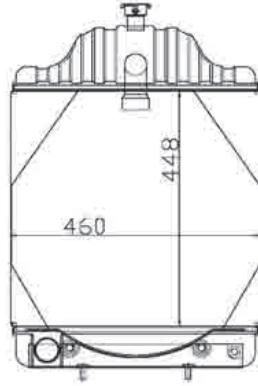

PR-CB01

OEM CODE

A39345 (DAVID BROWN)

MODEL

530CK-580CK

NOTE

With Oil Cooler

PR-CB02