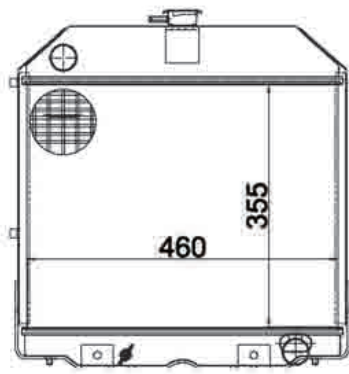

MODEL

5860/6860/6870/7860/7870/7880/8860/8870/8880/BLIZZARD50/65/75/
85/TREKKER CF65/75/85

PR-ST01