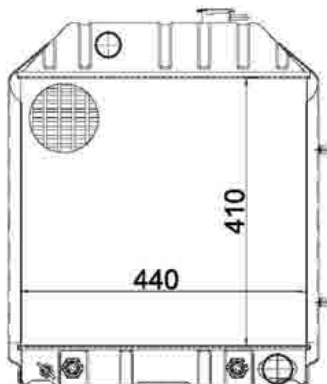

MODEL

FORD 2N-8N-9N

PR-FD14

OEM CODE

D8NN8005PA

MODEL

3000/3055/3100/3300

NOTE

With Oil Cooler / Cooler Fittings on Grille Side

PR-FD15