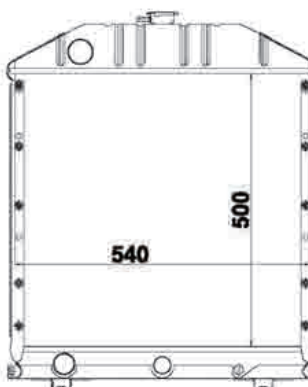

OEM CODE

5143883/5159617/4997175

MODEL

680/780/60-90/65-90/70-90/80-88/82-93/88-93

NOTE

4 Rows / Bottom tank hole optional