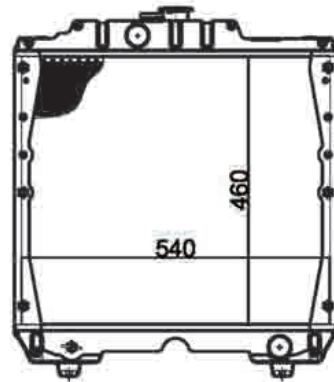

OEM CODE

47125982

MODEL

TL70 / TL80 / TL90 / TL100 / TN85 / TN95

PR-NH06