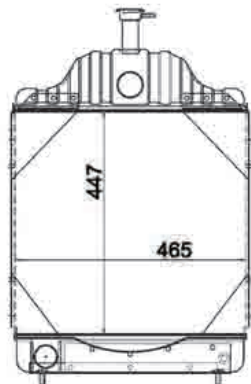

CASE TRACTOR RADIATORS

PR-CB04

OEM CODE

D89103 (DAVID BROWN)

MODEL

580C

NOTE

With Shroud

PR-CS01