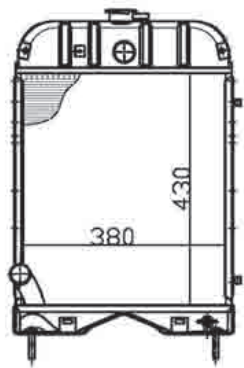

PR-MF01

OEM CODE

894319M92

MODEL

35, (87mm Petrol)

NOTE

3 Rows

PR-MF02