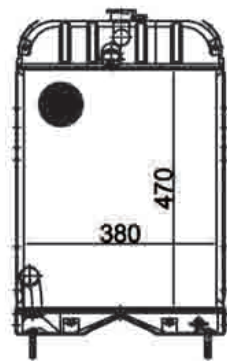

OEM CODE

1660499M92

MODEL

133/135/140/145/148/152 France/135-148 (UK-AD3.152)/40

NOTE

3 Rows

PR-MF03