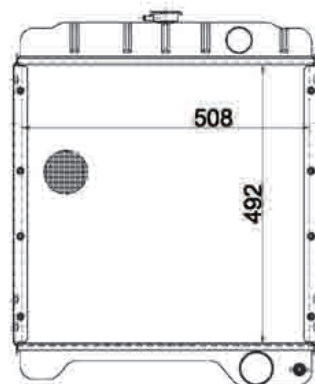

CASE TRACTOR RADIATORS

PR-CS06

OEM CODE

A172038

MODEL

580-580K / 580K-I / 580K-III

PR-CS07