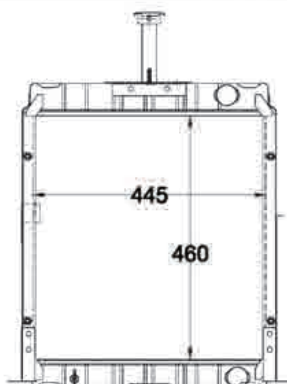

OEM CODE

84524C93/3121414R92

MODEL

238-248-258-268-288-385-395-484-485-485XL-495-495XL-584-585-585XL-595-595XL-684-685

PR-CS02