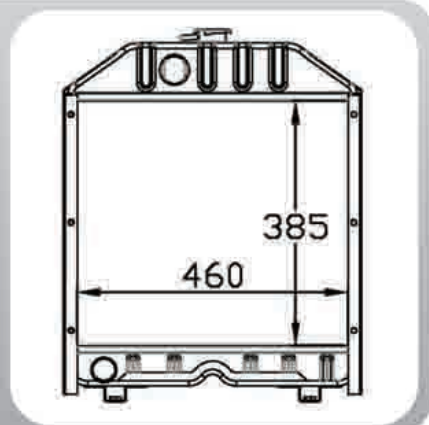

OEM CODE

5156033/5128854

MODEL

45-66/50-66/56-66S/60-66FF/60-76F/62-76F

FIAT TRACTOR RADIATORS

FIAT