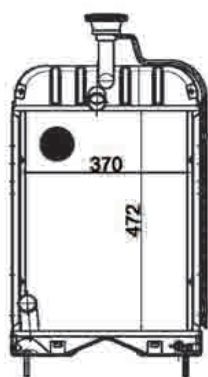

OEM CODE

1680547M92

MODEL

20B/20D/20E/20F/30E/30H/40E/230/240/250

NOTE

3 Rows

PR-MF06