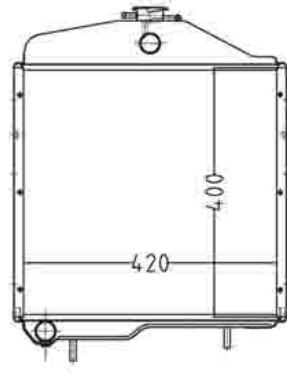

PR-UR01

OEM CODE

50613030

MODEL

C-360

PR-UR02