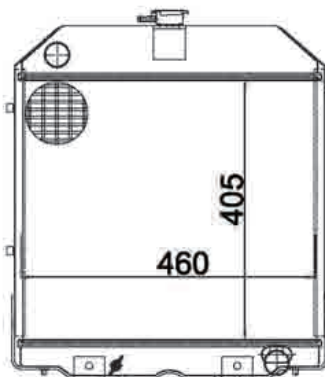

OTHER BRANDS

PR-ST02

OEM CODE

92530014

MODEL

768 / 650 / 658 / 760 / 780 / PLUS50 / PLUS60

PR-LT01