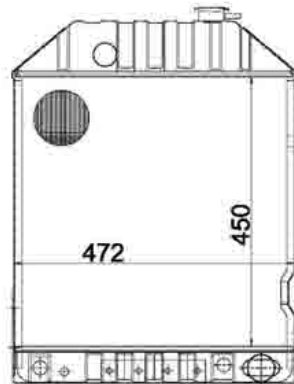

FORD TRACTOR RADIATORS

PR-FD04

OEM CODE

E0NN8005GC15M/83993346

MODEL

6610/5110/6410/7410

NOTE

With Oil Cooler

PR-FD05