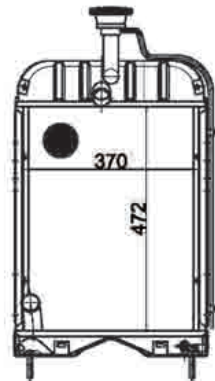

OEM CODE

3599709M92

MODEL

230 / 253 (2WD) / 240 SN A20286> Hydrostatic Steering

NOTE

4 Rows

MASSEY FERGUSON TRACTOR RADIATORS