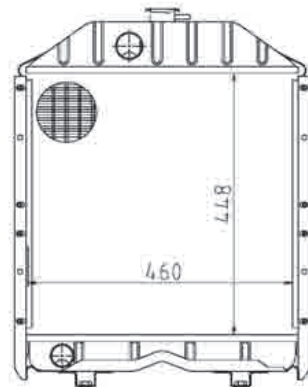

FIAT TRACTOR RADIATORS

PR-FT04

OEM CODE

4951831/5139027

MODEL

65/46

NOTE

4 Rows (76mm)

PR-FT05