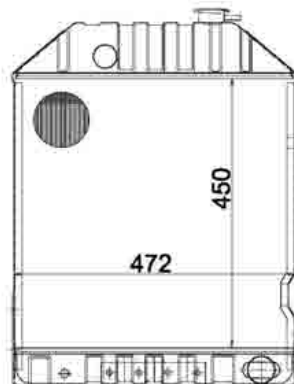

OEM CODE

E7NN8005BA/81874687

MODEL

7810/7610/6710

NOTE

Without Oil Cooler

PR-FD06