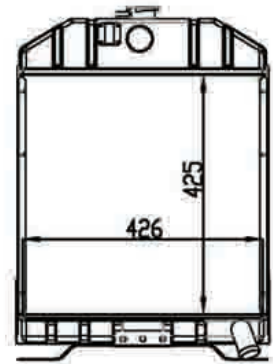

OEM CODE

MODEL

RAKOVICE 76

NOTE

With Shroud

IMR & IMT TRACTOR RADIATORS