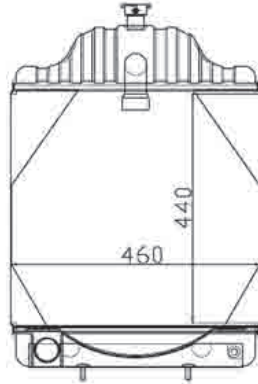

PR-CB01

**OEM CODE**

A39345 (DAVID BROWN)

**MODEL**

530CK-580CK

**NOTE**

With Oil Cooler

PR-CB02