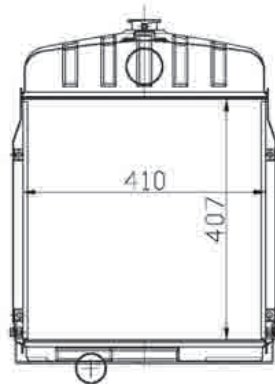

CASE TRACTOR RADIATORS

PR-CS12

NO IMAGE