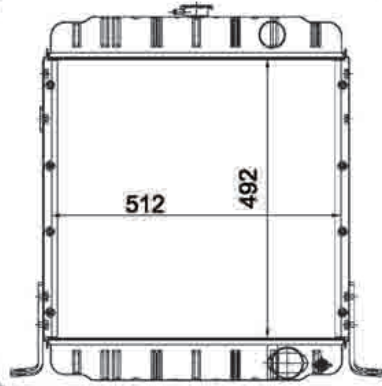

OEM CODE

A171080

MODEL

480E-480F-580SE-584E-585E-586E

CASE TRACTOR RADIATORS