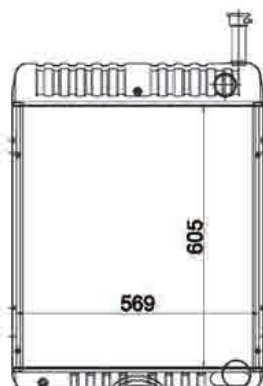

**OEM CODE**

104753A2

**MODEL**

5120-5130-5140-5150-5220-5230-5240-5250

**NOTE**

Bracket on Backside

PR-CS05

**OEM CODE**