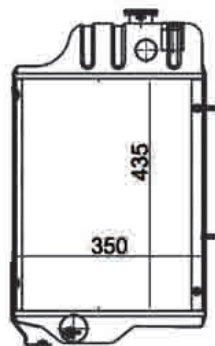

**MODEL**

L60 L65 L75 L85 L95

NEW HOLLAND TRACTOR RADIATORS

ENTWICKLUNG

PANOTO'S  
COMMITMENTS  
Short Lead Times

PR-JD01

**OEM CODE**

AT20849