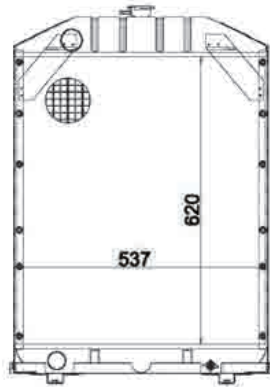

OEM CODE

5109294/5103110

MODEL

1180-1280-1380

NOTE

5 Rows

FIAT TRACTOR RADIATORS

FIAT