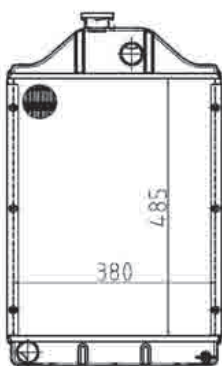

MASSEY FERGUSON TRACTOR RADIATORS

PR-MF04

OEM CODE

894808M2

MODEL

175 / 178

PR-MF05