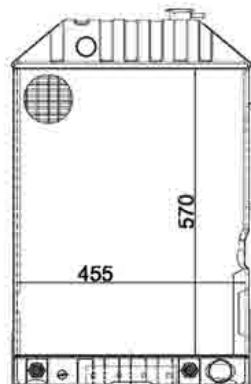

OEM CODE

82980245

MODEL

7810S

FORD TRACTOR RADIATORS