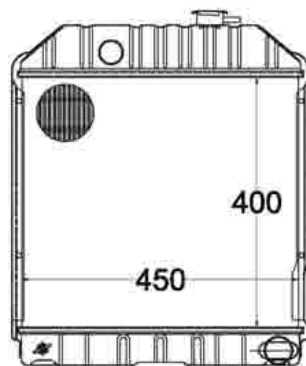

OEM CODE

81875325/83927156

MODEL

3610/2000/2100/2310/2600/2610/3000

PR-FD03