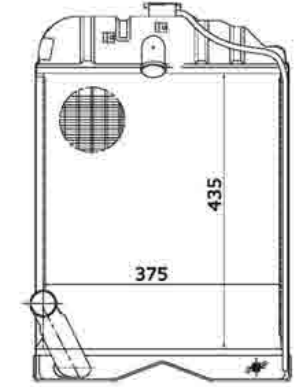

OEM CODE

181623M1

MODEL

TEA 20

FORD TRACTOR RADIATORS