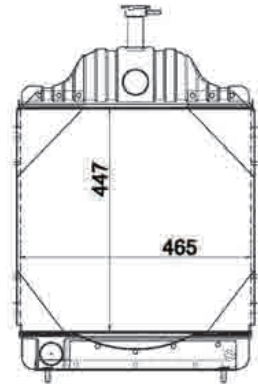

OEM CODE

D89104 (DAVID BROWN)

MODEL

480C

NOTE

Without Shroud

CASE TRACTOR RADIATORS