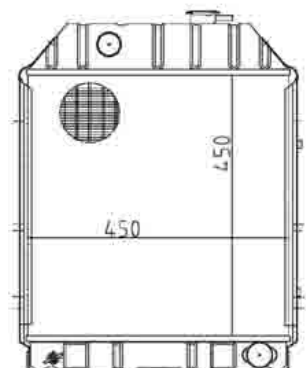

OEM CODE

C7NN8005E/81817280

MODEL

5000/5100/5600/6600

FORD TRACTOR RADIATORS