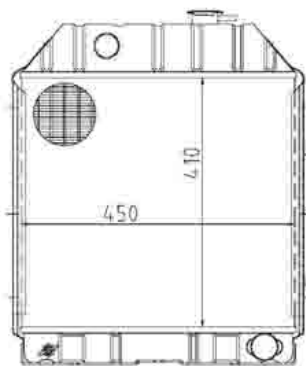

4973345

**MODEL**

80/66

**NOTE**

4 Rows (59mm)

PR-FD01

**OEM CODE**

C7NN8005H/83990194