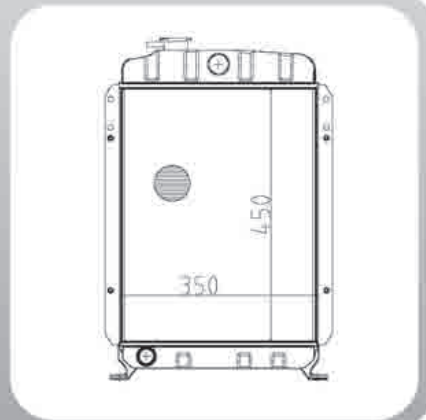

OTHER BRANDS

PR-SR01

OEM CODE

STORE (SFRY - Former Yugoslavia Production)

STORE

MODEL

STORE 402

PR-YM01