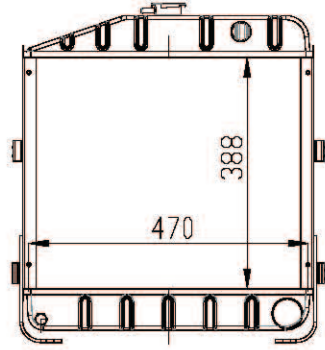

PR-CS15

NO IMAGE

OEM CODE

3148115R93 / 3148115R94

MODEL

433-533-633-540-640

PR-CS16

NO IMAGE

NO IMAGE

OEM CODE

3399812R1 / 3399812R2

MODEL

955-955XL-956-956XL-1055-1055XL-1056-1056XL

PR-CS17

NO IMAGE

NO IMAGE

OEM CODE

3233229R91 / 3233229R92

MODEL

733-933-940

CASE TRACTOR RADIATORS