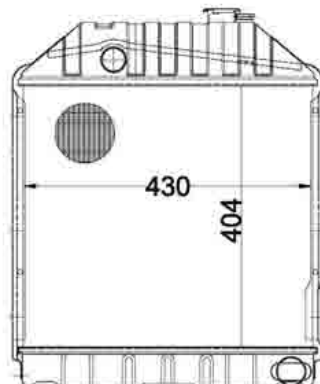

FORD TRACTOR RADIATORS

PR-FD10

OEM CODE

E9NN8005AB15M

MODEL

3230/3430/3930/4130/4630

PR-FD11