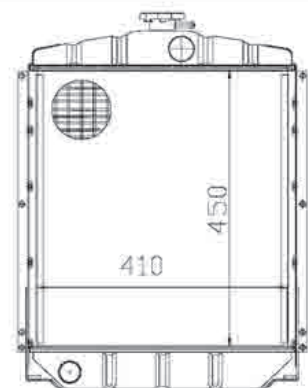

OEM CODE

588156

MODEL

415

PR-FT06