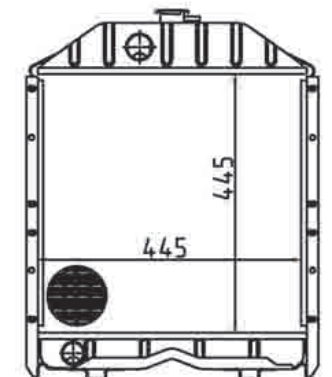

# PANOTO'S COMMITMENTS Competitive Prices

PR-NH01

**OEM CODE**

5096595/5096073/5096063

**MODEL**

TD55D / TD65D / TD60D / TD70D / TD75D / TD85D / TD80D / TD90D

PR-NH02

**OEM CODE**