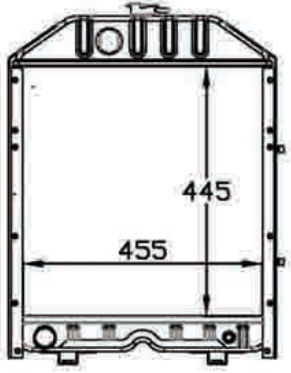

PANOTO'S  
COMMITMENTS  
Customer Satisfaction

PR-LN01

**OEM CODE**

1824627M93

**MODEL**

5840/6830/6840/7830/8830/6550/7550/8550/C4500/4830/5500/5830/  
6830/6500/7800/R5500/6500

PR-LN02

**OEM CODE**