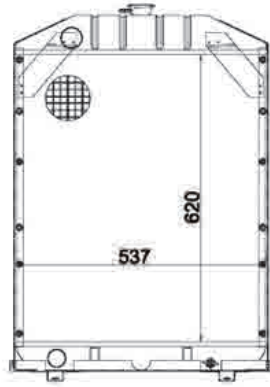

OEM CODE

5167369/5150035

MODEL

F100-F110

NOTE

4 Rows

PR-FT09