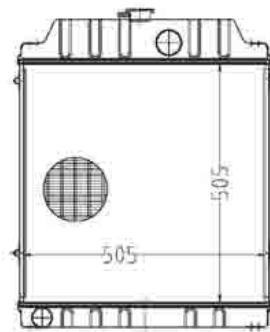

OEM CODE

1695721M2

MODEL

398/ 365 / 375 / 390 / 390T / 399

MASSEY FERGUSON TRACTOR RADIATORS