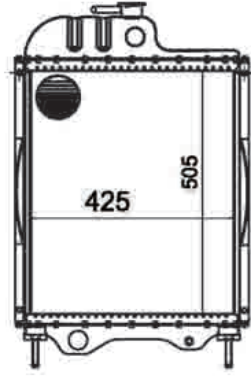

6 Rows

ZETOR TRACTOR RADIATORS

Zetor

**PANOTO'S  
COMMITMENTS**  
Applying developing  
technologies

PR-BR01

**OEM CODE**

70U1301010

**MODEL**