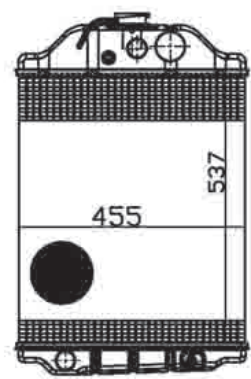

OEM CODE

501301010B1

MODEL

MTZ 50

PR-UB01