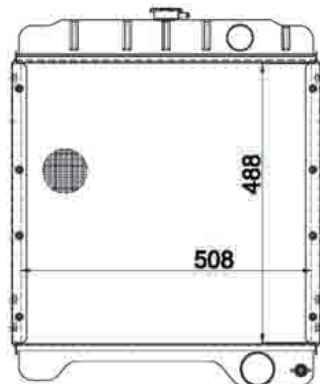

PR-CS03

OEM CODE

104753A1

MODEL

5120-5130-5140-5150-5220-5230-5240-5250

PR-CS04